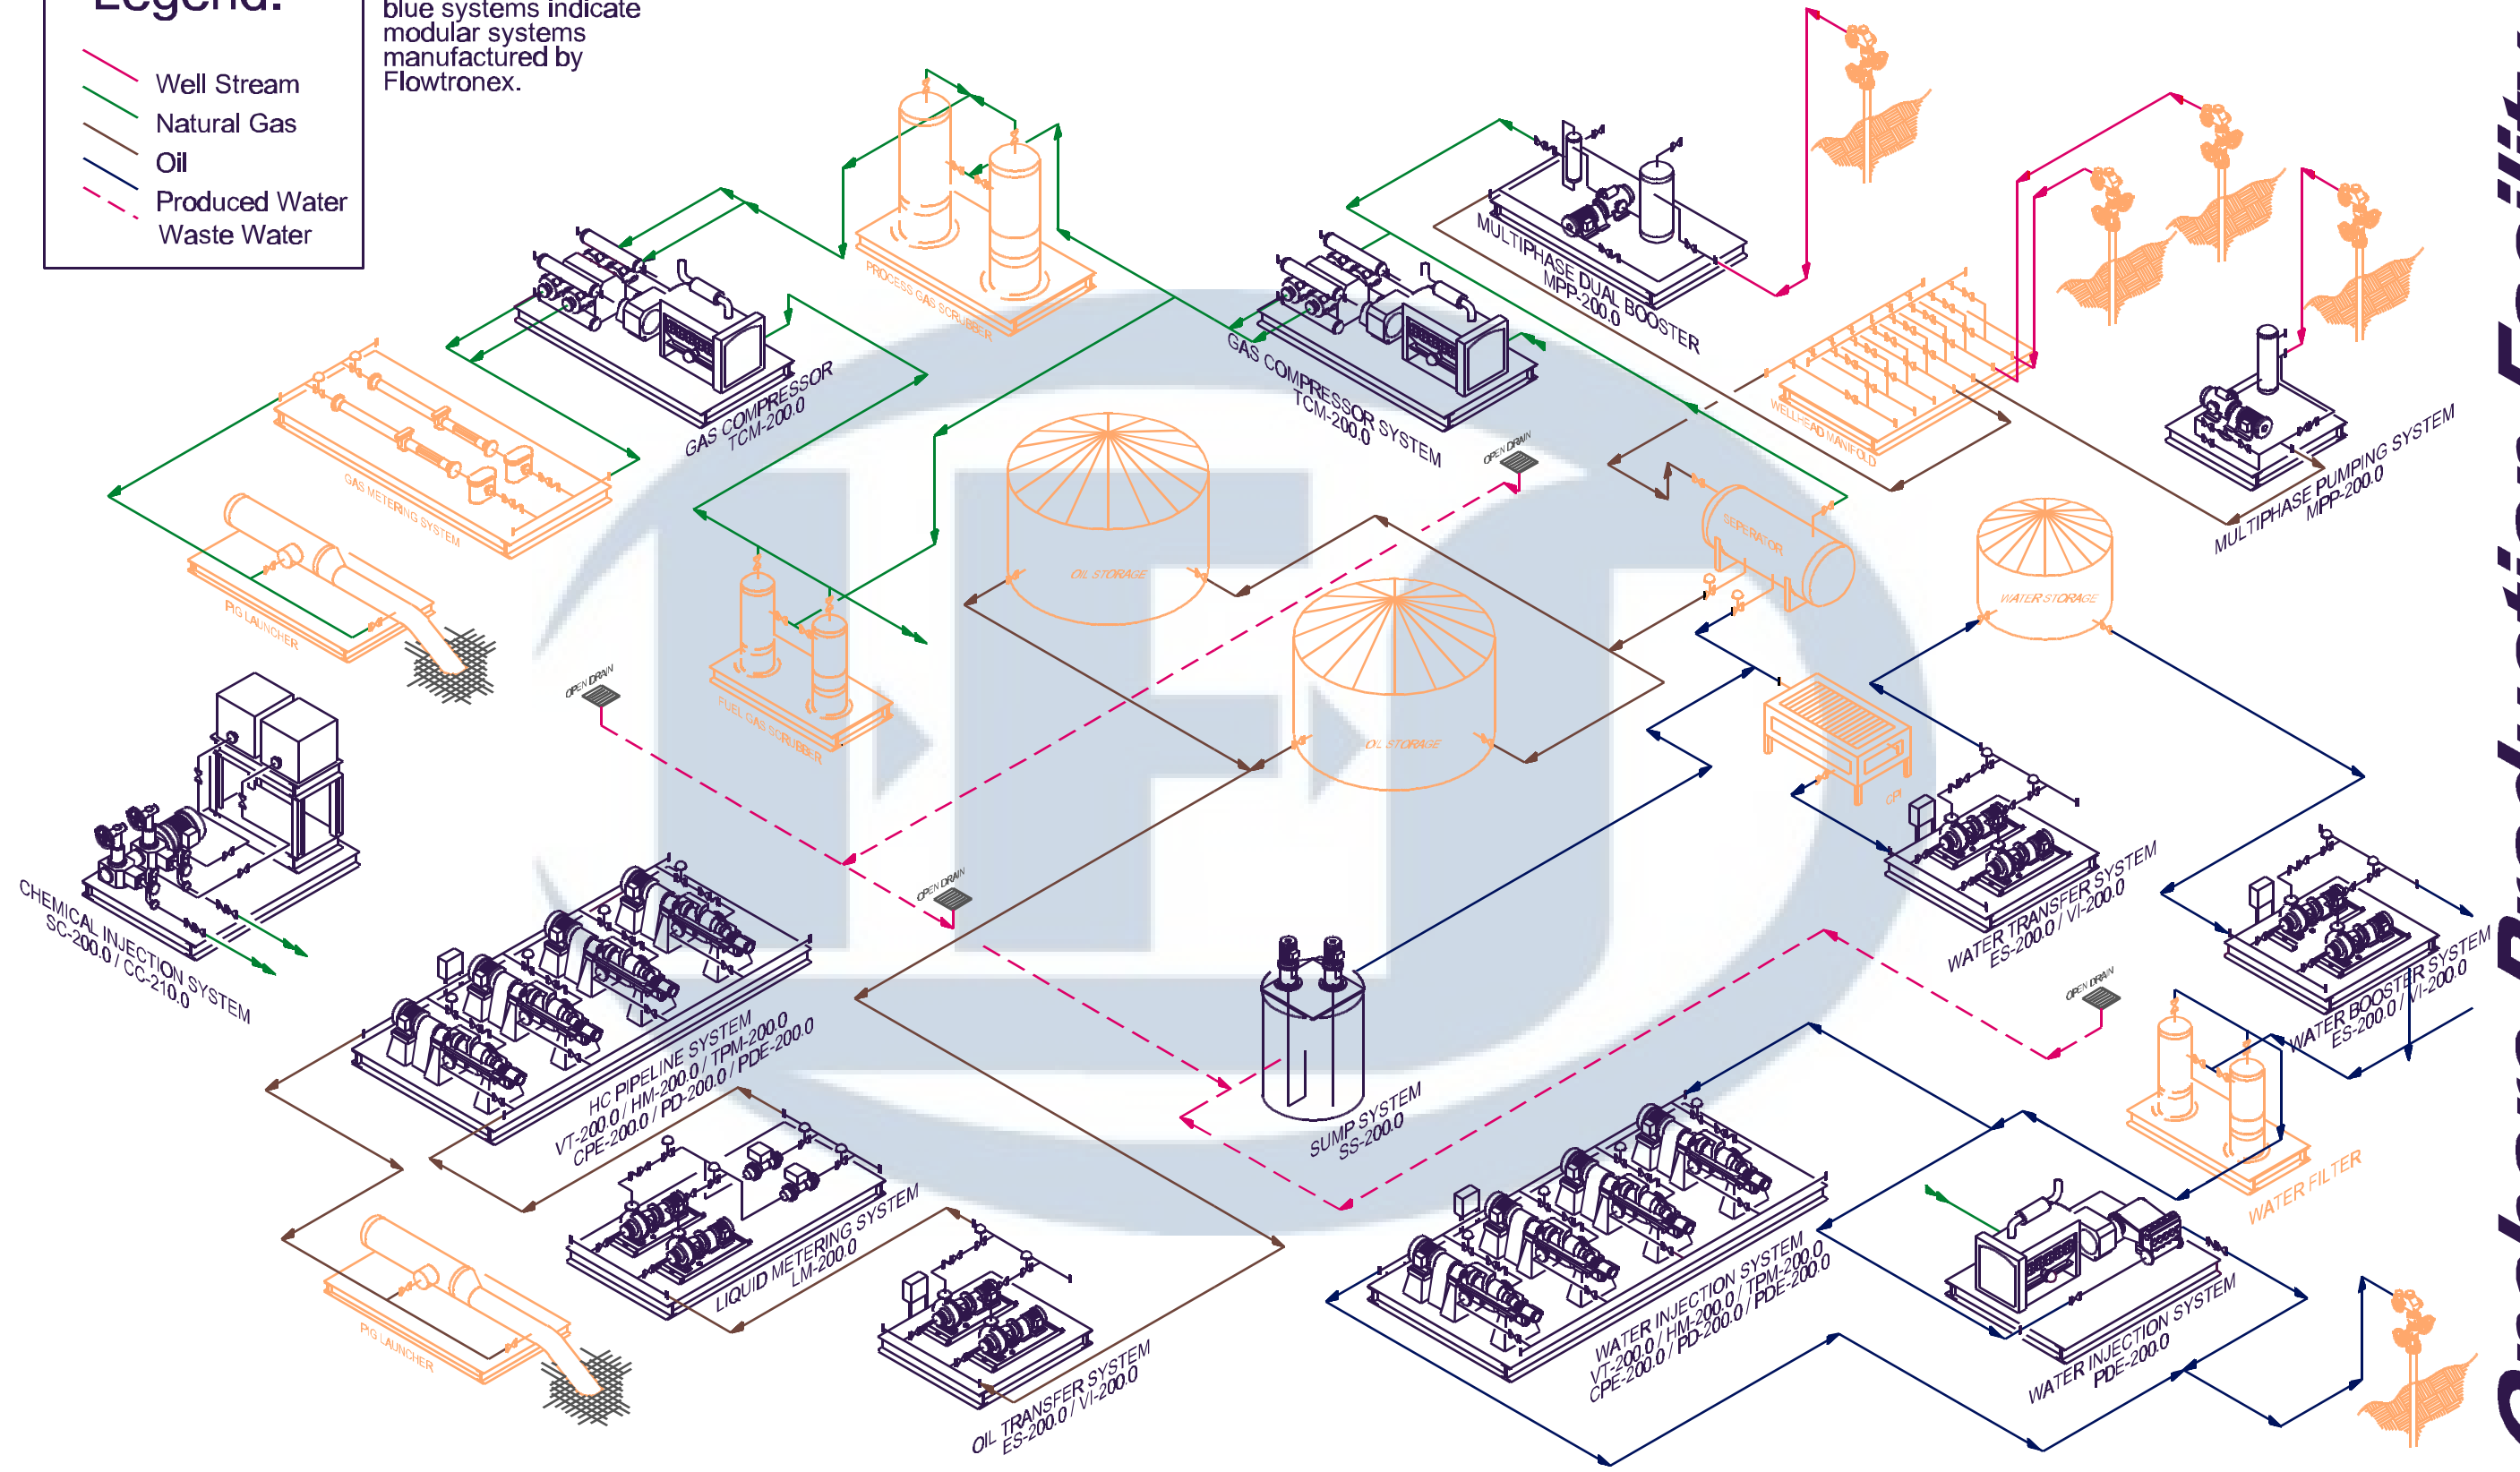

Legend:

- Well Stream
- Natural Gas
- Oil
- - - Produced Water
- - - Waste Water

Note:
To use, follow process,
blue systems indicate
modular systems
manufactured by
Flowtronex.

Onshore Production Facility