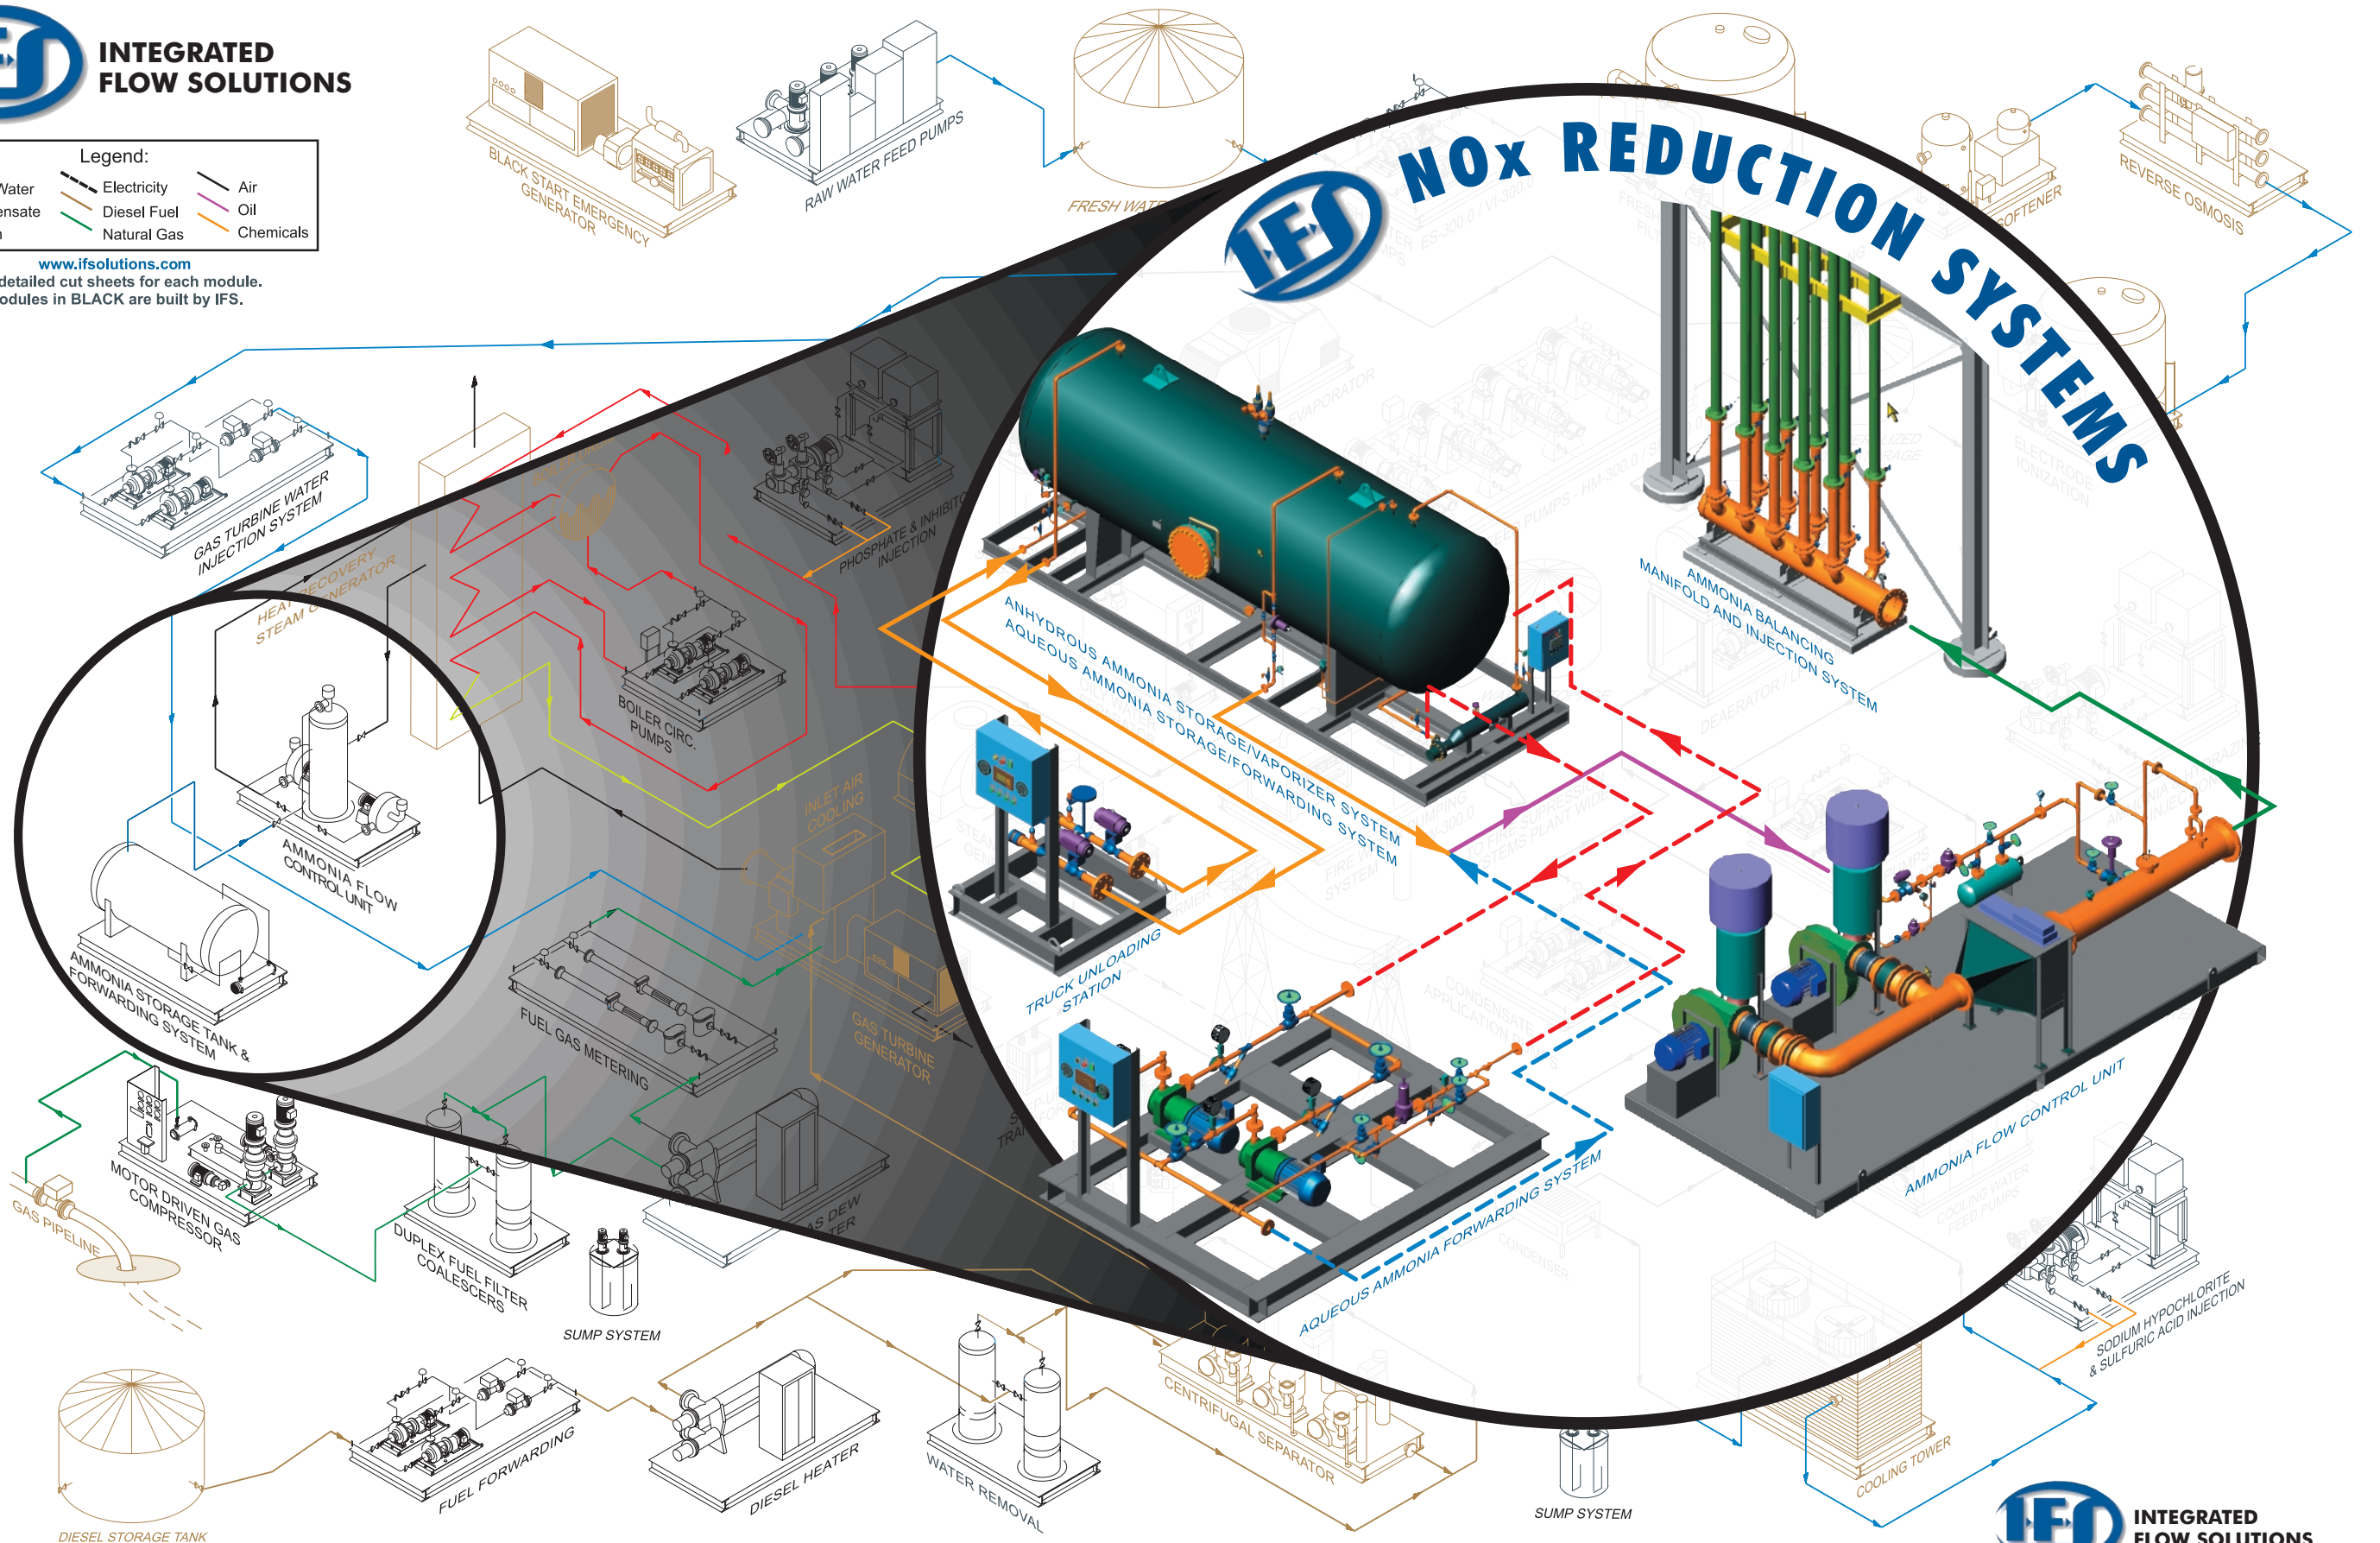

www.ifsolutions.com
has detailed cut sheets for each module.
Modules in BLACK are built by IFS.

NOx/COMBINED CYCLE POWER PLANT

NOx REDUCTION SYSTEMS

To reach Integrated Flow Solutions Sales and Marketing Office:
281 855 8125 sales@ifsolutions.com