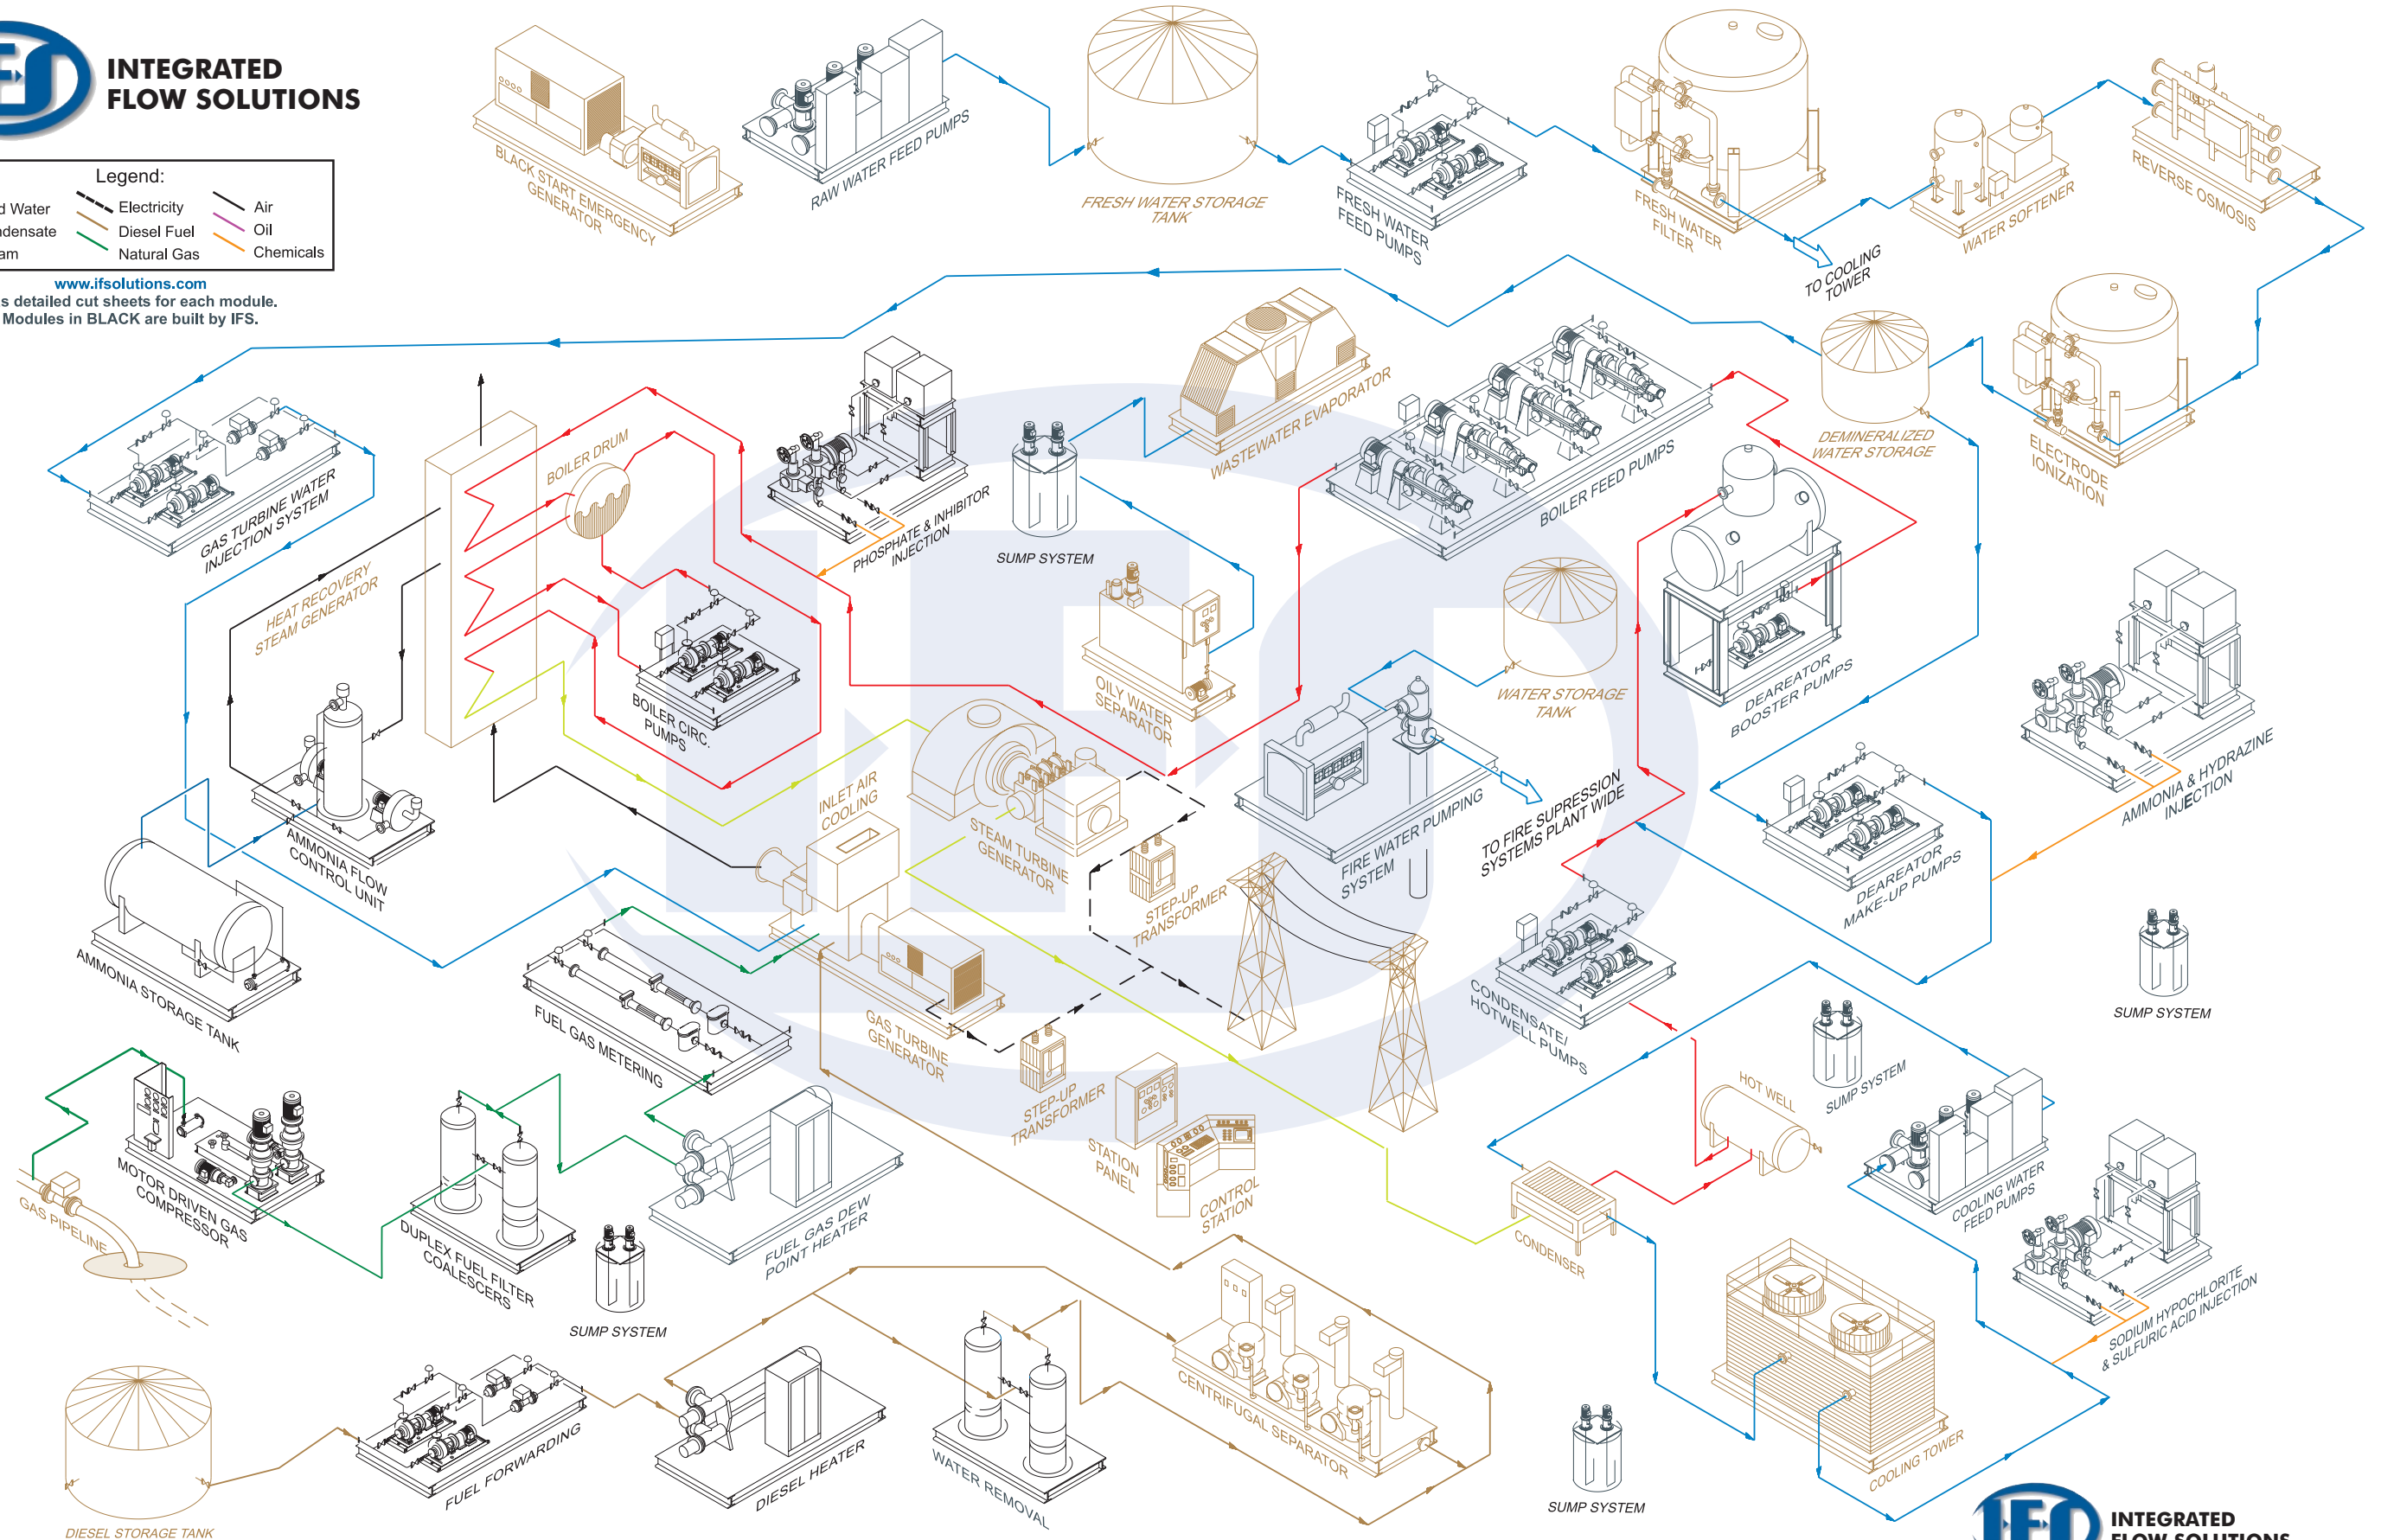

Legend:

	Cold Water		Electricity		Air
	Condensate		Diesel Fuel		Oil
	Steam		Natural Gas		Chemicals

www.ifsolutions.com
has detailed cut sheets for each module.
Modules in BLACK are built by IFS.

COMBINED CYCLE POWER PLANT

To reach Integrated Flow Solutions Sales and Marketing Office:
713-956-9473 sales@ifsolutions.com

COMBINED CYCLE POWER PLANT