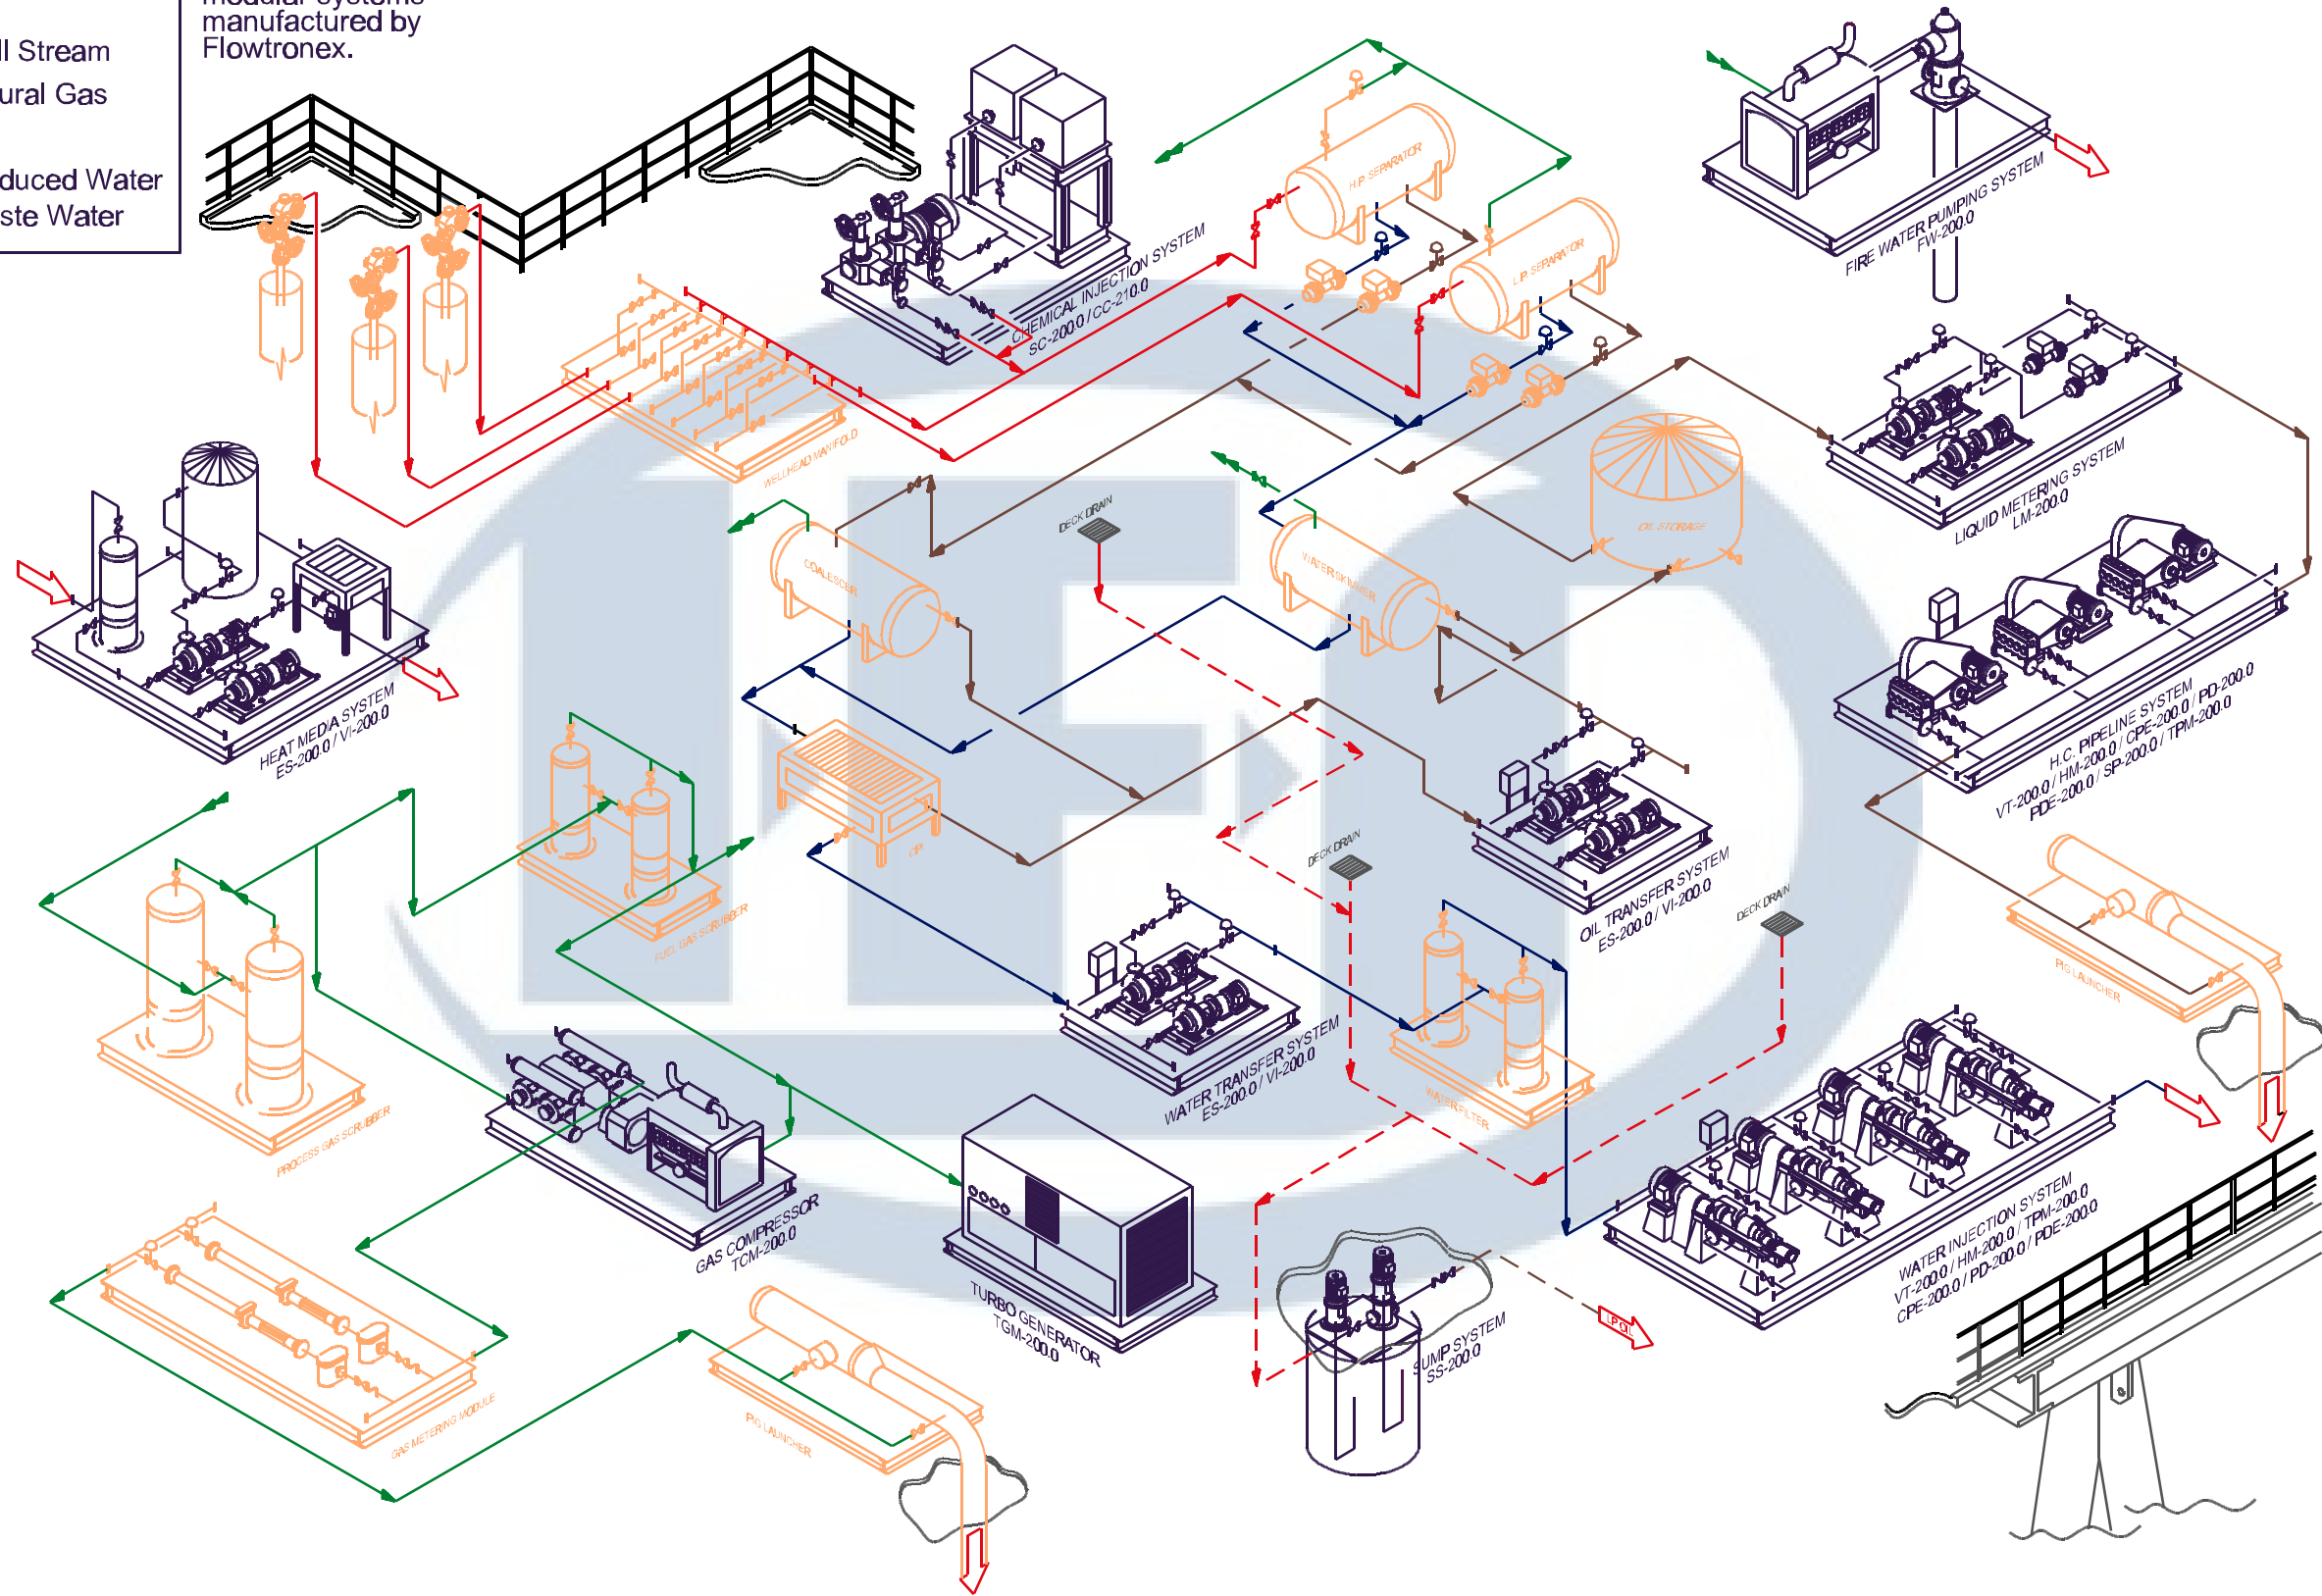

Legend:

- Well Stream
- Natural Gas
- Oil
- Produced Water
- Waste Water

Note:
To use, follow process,
blue systems indicate
modular systems
manufactured by
Flowtronex.

Offshore Production Facility